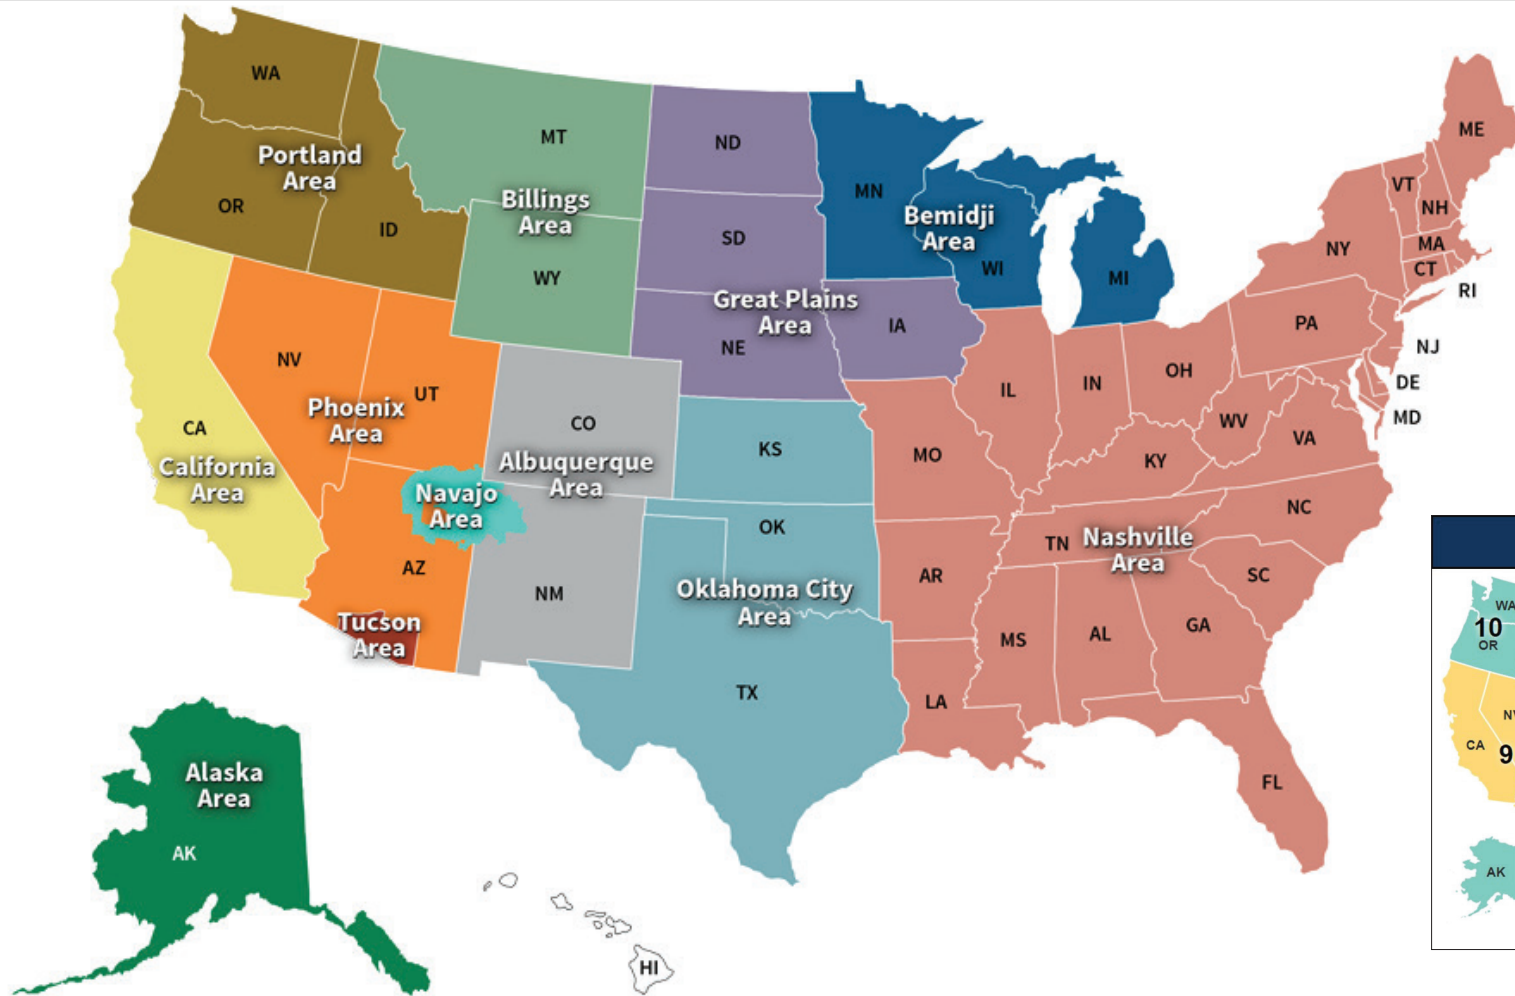

HRSA Tribal Advisory Council Delegate Regions

Alaska Area
 Jessica Mata Rukovichnikoff
 Aleut Community of
 St. Paul Island

Bemidji Area
 VACANT

California Area
 Joseph Mirelez Torres
 Martinez Desert
 Cahuilla Indians

Nashville Area
 Cyrus Ben
 Mississippi Band
 of Choctaw Indians

Oklahoma City Area
 Chuck Hoskin Jr.
 Cherokee Nation

Portland Area
 Chris Waterhouse
 Shoshone-Bannock Tribes

Albuquerque Area
 Selwyn Whiteskunk
 Ute Mountain Ute Tribe

Billings Area
 Lee Spoonhunter
 Northern Arapaho Tribe

Great Plains Area
 Lonna J. Street
 Spirit Lake Nation

Navajo Area
 Dr. Buu Nygren
 Navajo Nation

Phoenix Area
 Steve Titla
 San Carlos Apache

Tucson Area
 Leander V. Mase
 Tohono O’odham Nation